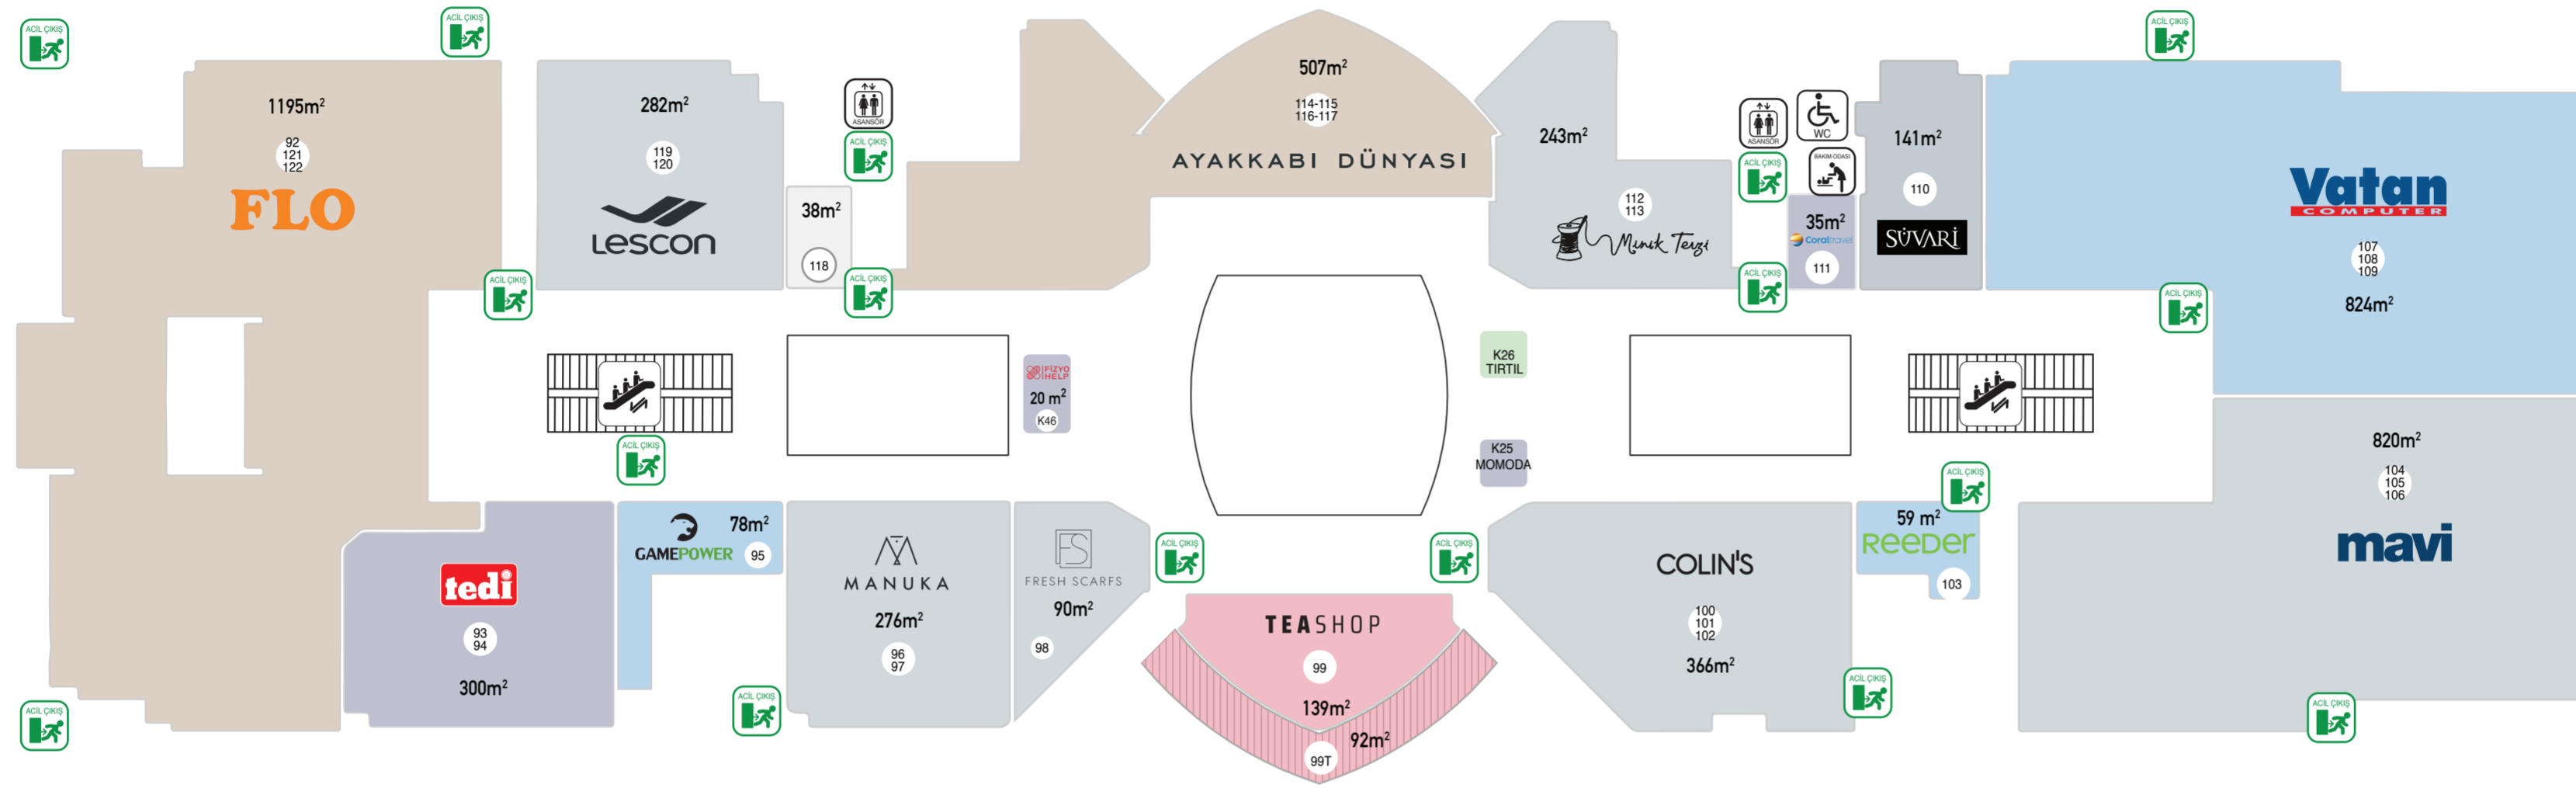

# 2nd floor / Stores 2 Mağazalar

Alemdağ Caddesi

114-115-116-117	AYAKKABI DÜNYASI
100-101-102	COLIN'S
111	CORAL TRAVEL
K46	FİZYOHHELP
92-121-122	FLO
98	FRESH SCARFS

95	GAME POWER
119 -120	LESCON
96-97	MANUKA
104-105-106	MAVİ
112-113	MİNİK TERZİ
103	REEDER

  
**CANPARK**

-1st floor / Stores

  
**CANPARK**

-2nd floor / Stores

# B2 Mağazalar

Alemdağ Caddesi

157 DRY CLEAN EXPRESS

156 TERZİM YOUR STYLE

163 EVIDEA

YATAŞ

159 LİNENS

**CANPARK**